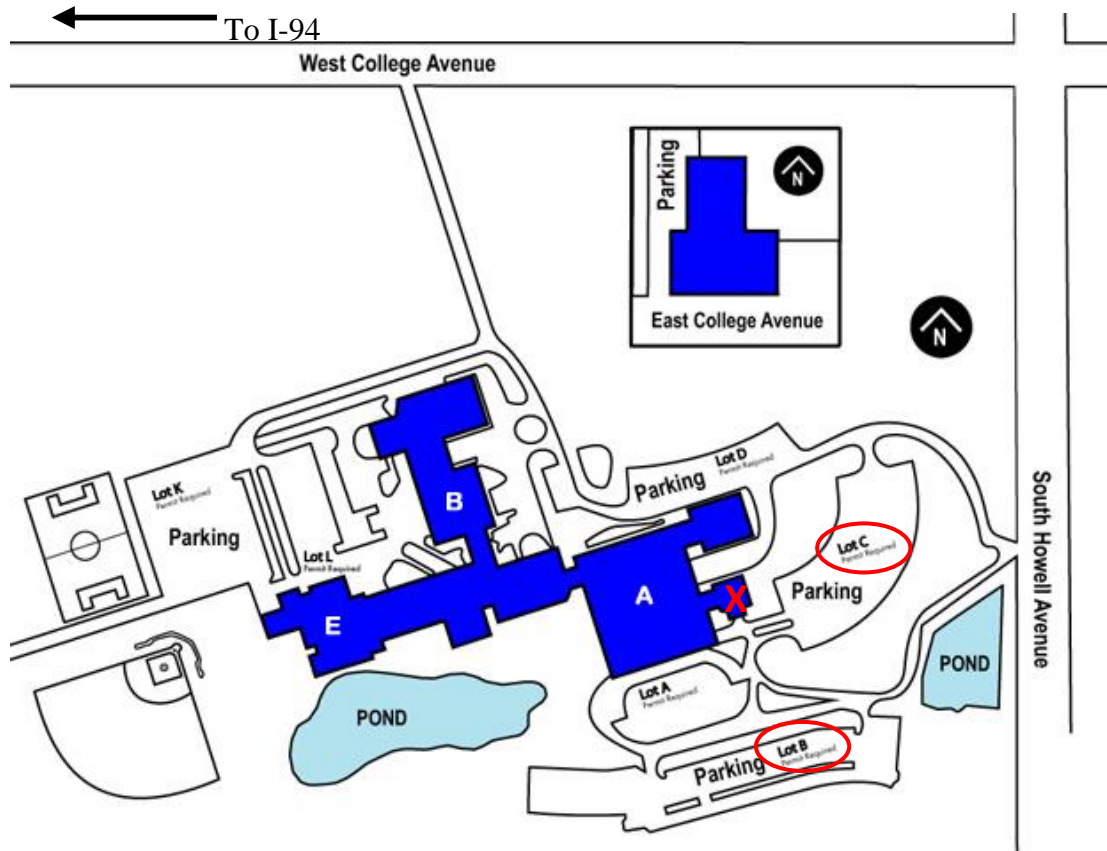

Milwaukee Area Technical College

6665 South Howell Avenue
Oak Creek, WI 53154-1196
(414) 571-4703

FROM I94: Exit College Avenue – eastbound. MATC Campus driveway is just west of Howell Avenue. If you miss the entrance and reach Howell Avenue, simply turn right and use the Howell Avenue driveway. Follow the signs to Parking Lot C.

PARKING: No permit will be required - participants are asked to park in Student Lot C which is in close proximity to Entrance #13. The Lecture Hall (Room A241) is located just inside this entrance.